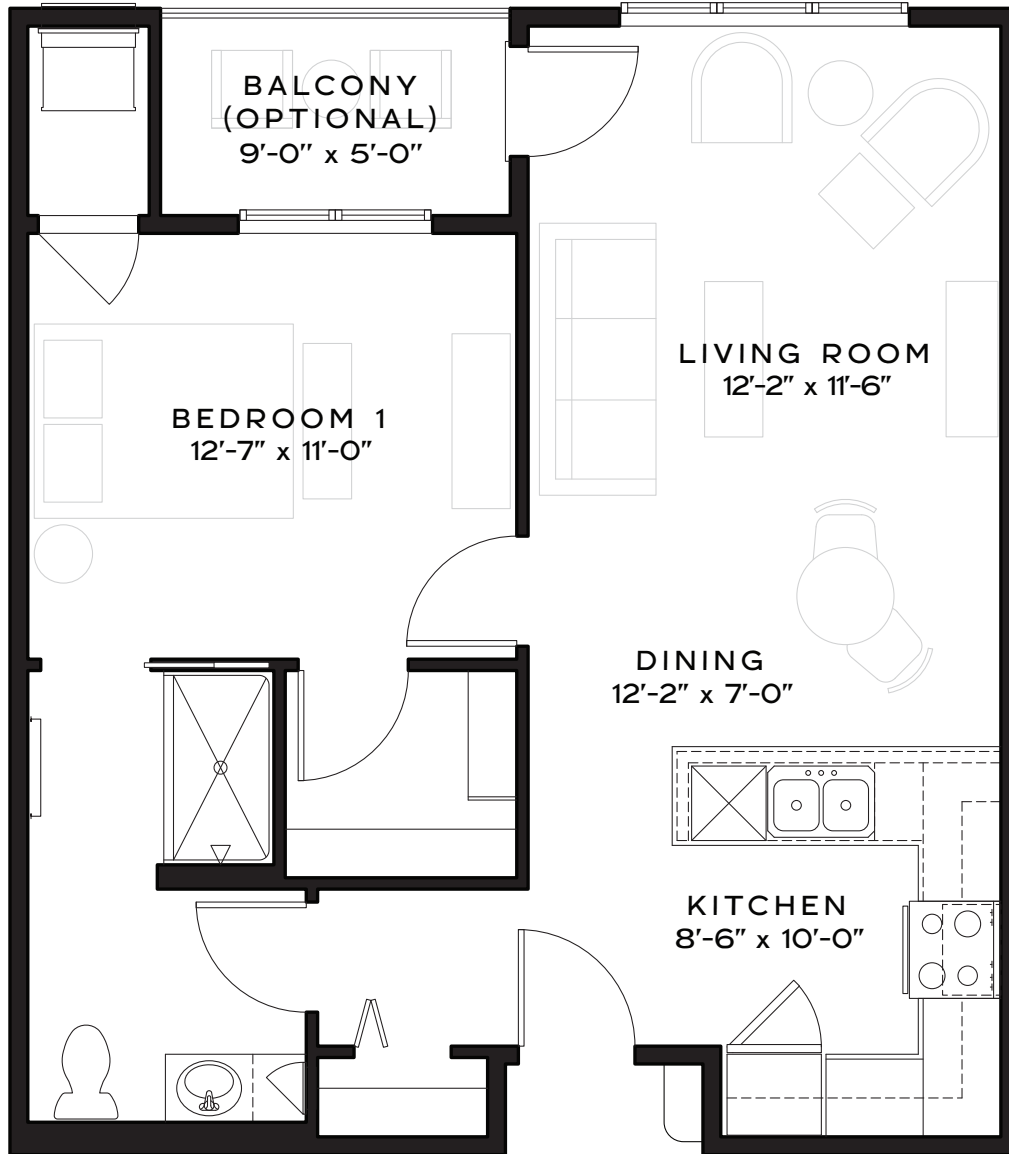

THE MADISON

1 BEDROOM/1 BATH/BALCONY (OPTIONAL)

700 SQFT. (LIVABLE SPACE)

THE
RESERVE
AT RED RUN

FEATURES

- 1 BEDROOM/1 BATH
- MASTER BEDROOM W/ ENSUITE BATH
- BALCONY ACCESS FROM LIVING ROOM
- SPACIOUS WALK-IN CLOSET
- OPTIONAL PATIO ON 1ST FLOOR UNITS
- AMPLE LIVING ROOM SPACE
- FULL-SERVICE KITCHEN
- GRANITE COUNTER TOPS
- CHOICE OF WHITE OR BLACK SHAKER KITCHEN CABINETS
- CUSTOM INTERIORS BY PATRICK THOMPSON DESIGN